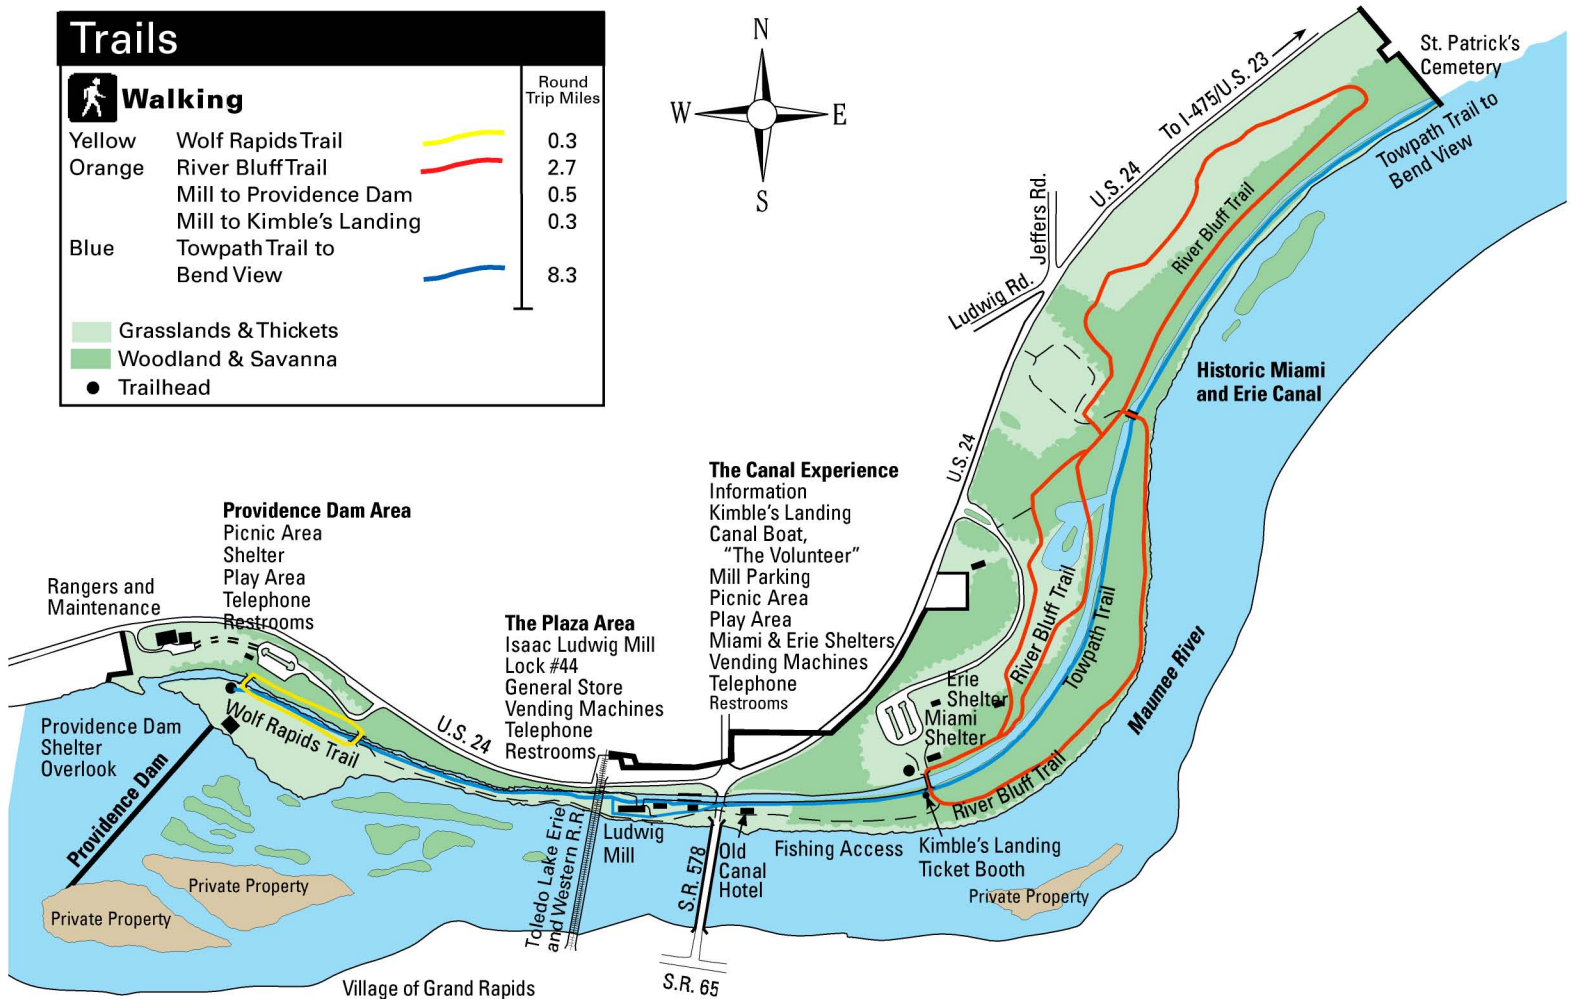

## Miami and Erie Canal Experience

142 acres

### Trails

Walking		Round Trip Miles
Yellow	Wolf Rapids Trail	0.3
Orange	River Bluff Trail	2.7
	Mill to Providence Dam	0.5
	Mill to Kimble's Landing	0.3
Blue	Towpath Trail to Bend View	8.3

	Grasslands & Thickets
	Woodland & Savanna
	Trailhead

Village of Grand Rapids

S.R. 65